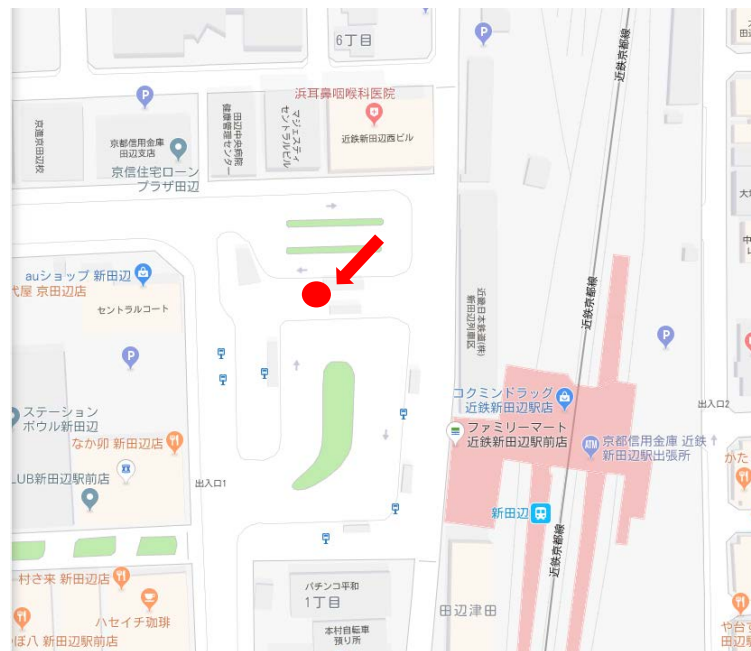

ご質問しつもん等とうございましたら、0774-64-0804 までお問い合わせとあわせください。

KIUA School Bus Information 【For Kintetsu Shintanabe Station】

➤ Bus Schedule

[To KIU Academy]

Kintetsu Shintanabe Station Taxi Stand 8:15 am & 8:33 am

(JR Kyotanabe station east exit-not the AI Plaza side 8:30 am)

[To the train stations]

Leaving KIUA at 3:20 pm & 3:45 pm

➤ The way to the bus stop from Kintetsu Shintanabe Station

Go right to the west exit from the ticket gate.

Go down the stairs of the west exit.

Go right to the taxi stand and wait at the platform for general vehicles (where there is a wheel chair sign).